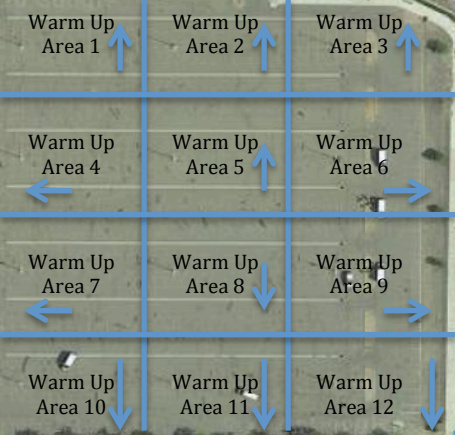

Spectator Parking
\$5
No Buses
Trailers
Or Warm Up
Permitted

**Bus and Trailer
Parking for
All Performing
Units**
Save Mart Center Lot 2
*** Assigned Spaces ***

Bus Route

Spectator Parking \$5
No Buses or Trailers
No Warm Up

Spectator Parking \$5
No Buses or Trailers
No Warm Up

Check In Table
Event Staff Parking
No Warm Up

**Save Mart
Center**

Enter
through
the
lower
ramp of
SMC

**Bus
Route**

**Route to
Spectator
Parking**

Blocked Off
No Left
Turn

ve E Shaw Ave Shaw Ave E Shaw Ave Shaw Ave E Shaw Ave

Save Mart Center SCi Show

Sections 101, 102, 103, 104, 105, 106, 126 are for Patrons Only
Sections 107, 108, 124, 125 for Student Performers